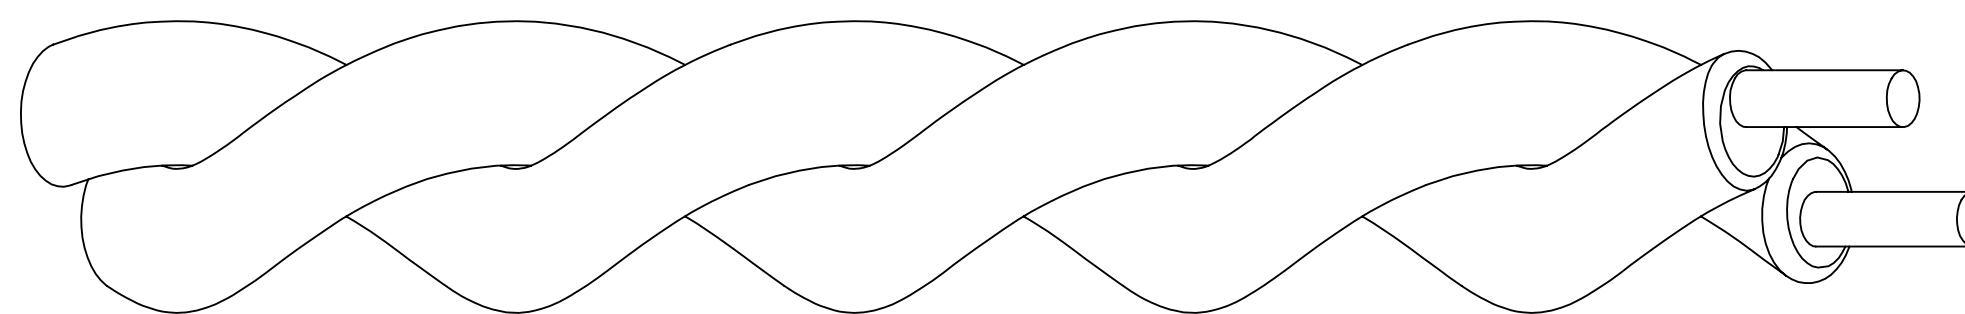

MPF PRODUCTS INC.

Kapton Insulated In-Vacuum Wire, Solid Core, Thermocouple Pair (Twisted), Type-K, 30 AWG, 39" length

UNLESS OTHERWISE SPECIFIED:		QUOTATION #		N/A	
DIMENSIONS ARE IN INCHES TOLERANCES:		NAME	DATE	MPF PRODUCTS INC.	
ANGULAR: MACH ± 1/2°		DRAWN	9/11/2015		
TWO PLACE DECIMAL ± .030		CHECKED	9/11/2015		
THREE PLACE DECIMAL ± .015		ENG APPR.	9/11/2015		
MATERIAL		THIRD ANGLE:		TITLE: KAPTON WIRE, THERMOCOUPLE TWISTED PAIR, K-TYPE, 30AWG, 39"	
		APPLICATION			
		NEXT ASSY	USED ON	DOWNLOADED FROM MPFPI.COM	
FINISH		SURFACE FINISH: √63 OR BETTER		DWG. NO.	REV
PLATING		UNLESS OTHERWISE SPECIFIED:		A2332-1-WR	
		ALL DIAMETERS CONCENTRIC WITHIN .005. REMOVE ALL BURRS AND SHARP EDGES		Wednesday, February 13, 2019 11:48:43 AM	