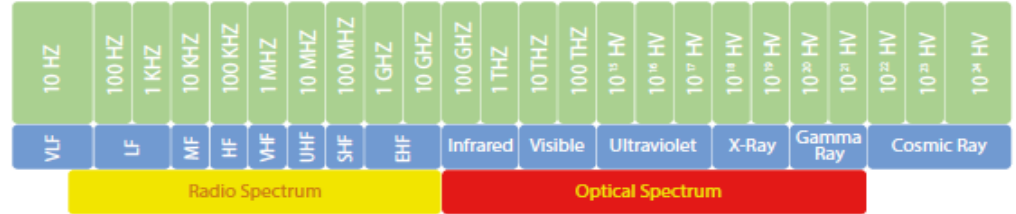

FREQUENCY VS. WAVELENGTH CHARTS

Red Orange Yellow Green Blue Violet

SN	Designation	Frequency	Wavelength
1	ELF (Extremely Low Frequency)	3 - 30 Hz	105 - 104 km
2	SLF (Super Low Frequency)	30 - 300 Hz	104 - 103 km
3	ULF (Ultra Low Frequency)	300 - 3000 Hz	103 - 100 km
4	VLF (Very Low Frequency)	3 - 30 kHz	100 - 10 km
5	LF (Low Frequency)	30 - 300 kHz	10 - 1 km
6	MF (Medium Frequency)	300 kHz - 3 MHz	1 km - 100 m
7	HF (High Frequency)	3 - 30 MHz	100 - 10 m
8	VHF (Very High Frequency)	30 - 300 MHz	10 - 1 m
9	UHF (Ultra High Frequency)	300 MHz - 3 GHz	1m - 10 cm
10	SHF (Super High Frequency)	3 - 30 GHz	10 - 1 cm
11	EHF (Extremely High Frequency)	30 - 300 GHz	1 cm - 1 mm
12	THF (Tremendously High Frequency)	300 GHz - 3 THz	1 mm - 0.1mm