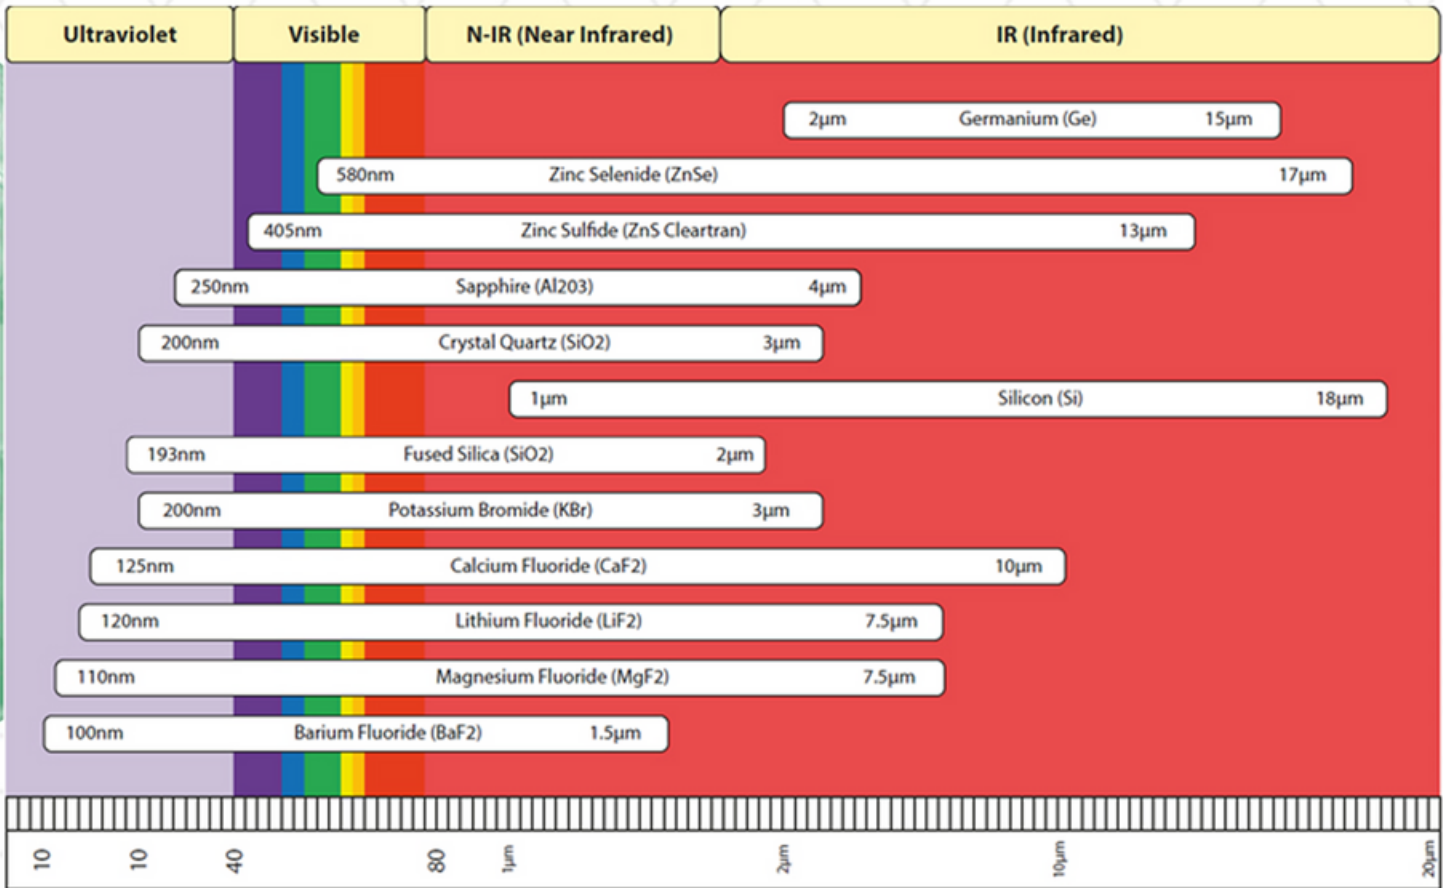

Main Transmission Charts

Electromagnetic Spectrum

Wavelength (nm / microns)

MPF Products, Inc.

3046 Bramlett Church Road, Gray Court, SC 29645

Office: 864-876-9853 Fax: 864-876-2465

www.mpfpi.com