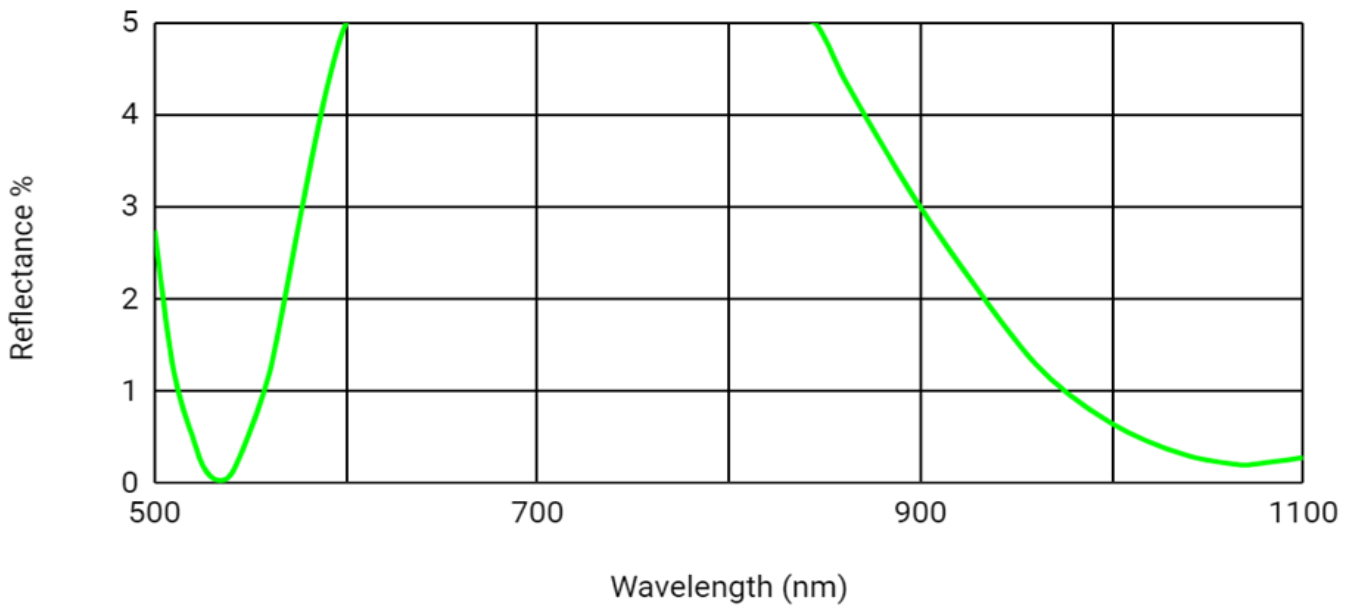

# Reflectance Curve (Per Surface)

## Wavelength: 532 & 1064nm

### MPF Products Inc. Coating Curve

DAR Coated @ 532 & 1064nm (Side # 1)